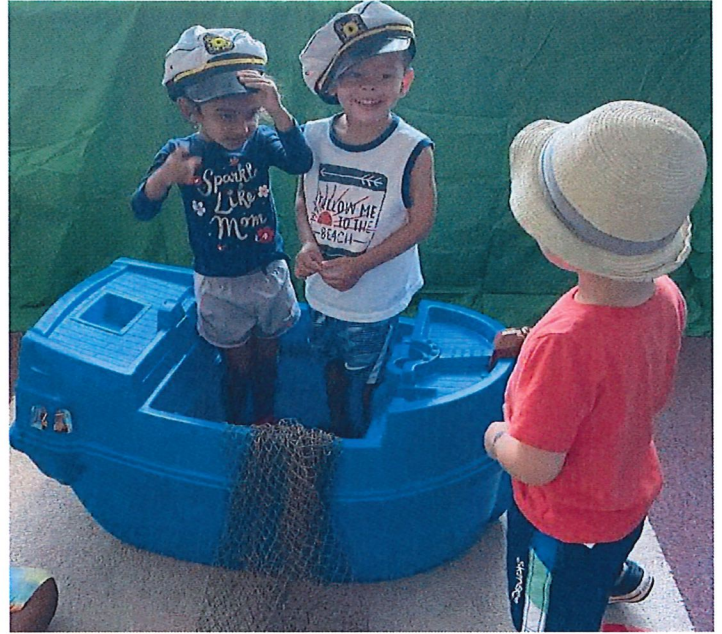

# TUMC WEEKLY NEWS – June 10, 2022

3503 Lincoln Highway, Thorndale, PA 19372

610-384-2433 [www.thorndaleumc.org](http://www.thorndaleumc.org)

Words cannot express how much fun our Ocean camp was this past week. This week we learned about Jonah, crawled through a whale, made whale crafts, and played outside with water activities. All this on just the first day! Over the next few days, we learned how Jesus fed the 1000's, how He calmed the storm and how we are called to be His fishermen. We made sea turtles, seahorses, and crab crafts. On Thursday, our last day we had a special snack. Again, I give thanks to our TLC staff and all the volunteers who helped. What a whale of a time we had! **Mrs. O**

**Registration is open for our 2022-2023 school year!**

We love our TLC students. What a great week of camp! We will see many of you in the fall!

Jesus calling his fisherpersons.  
Come and follow me.

Feeding the 1000's snack!

Our TLC Students, staff, and volunteers at Adventure Camp  
While waiting during Cathy’s surgery  
In prayer and in nature.  
Graduation from college and HS for granddaughter. She got her Associate Degree.  
Beauty all around in all the living and growing things.  
The amazing, awesome woodland Adventure Camp.

Recovery from surgery for Cathy

Carl Purcell

Phil Byers

Uncle Ken

Lee & Shirley Carroll

For those under treatment for Cancer

Fred Kramer recuperating and in rehab following a recent hospital stay.

Karen Moore